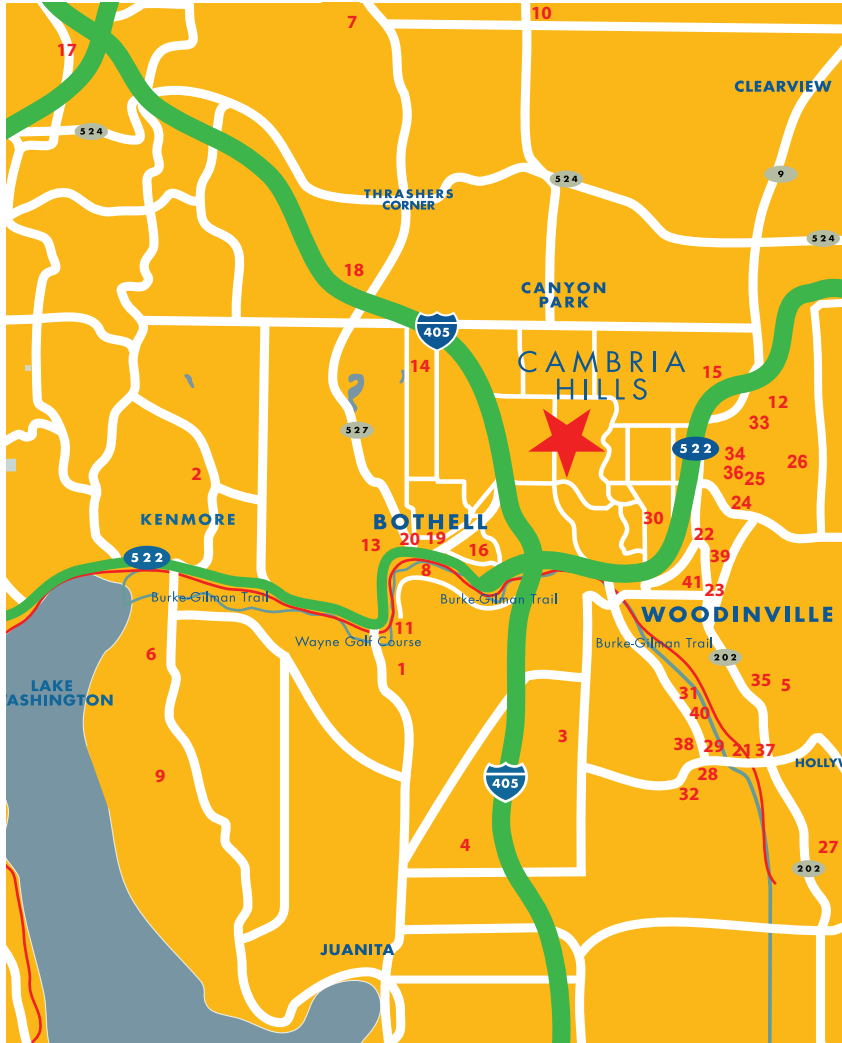

Cambria Hills

THE HEIGHT OF GOOD LIVING Hills

PARKS / GOLF COURSES

1. Blyth Park
2. Bothell City Park
3. East Norway Hill Park
4. Edith Moulton Park
5. Gold Creek Park
6. Inglewood Golf Course
7. North Creek Park
8. Sammamish River Park
9. St. Edward State Park
10. Tambark Creek Park
11. Wayne Golf Course
12. Wellington Hills Golf Course

SCHOOLS

13. Bothell Senior High
14. Canyon Park Junior High
15. Kokanee Elementary
16. University of Washington

GENERAL INTERESTS

17. Alderwood Mall
18. Canyon Park Fitness
19. Countrywood Village Shops
20. Old Town Bothell
21. Willows Lodge
22. Woodinville Athletic Club
23. Woodinville Plaza

WINERIES / BREWERIES

24. Arlington Road Cellars
25. Austin Robaire Vintners
26. Baer Winery
27. Betz Family Winery
28. Chateau Ste. Michelle
29. Columbia Winery
30. DeLille Cellars
31. Facelli Winery
32. JM Cellars
33. Januik Winery
34. Mark Ryan Winery
35. Matthews Cellars
36. Novelty Hill Winery
37. Redhook Brewery
38. Silver Lake Winery
39. Stevens Winery
40. Woodhouse Family Cellars
41. Woodinville Wine Cellars

Pelar