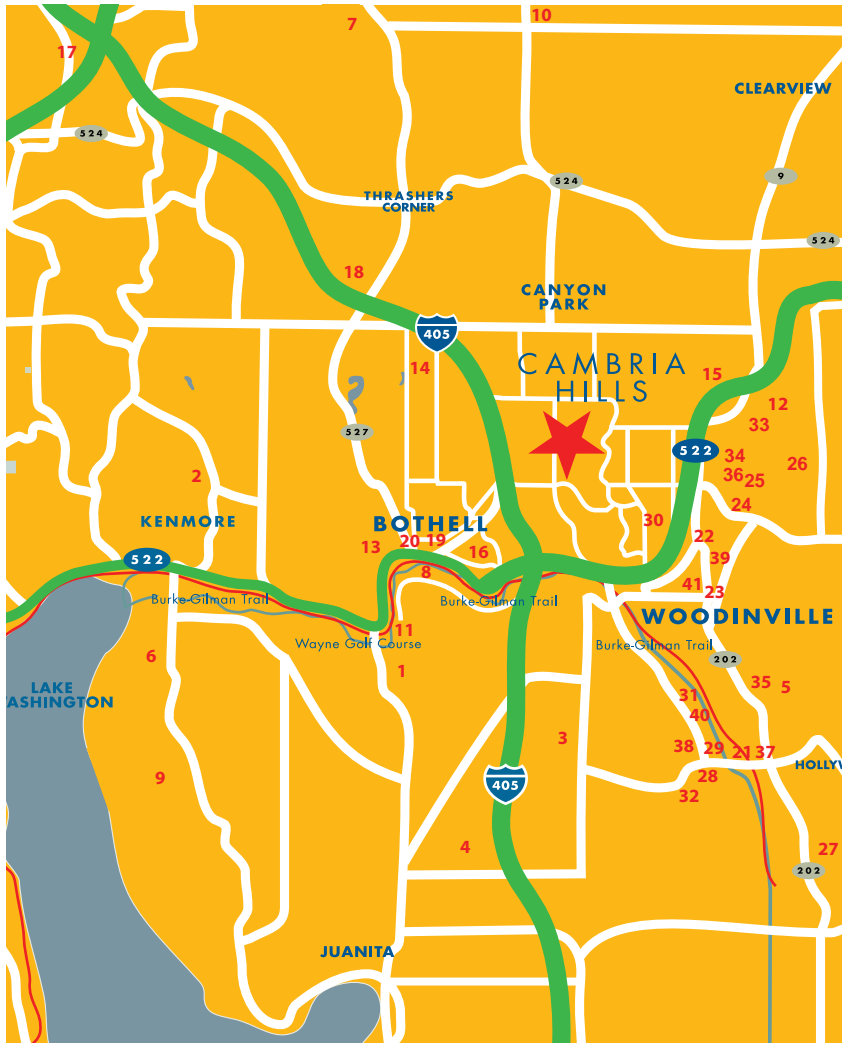

Cambria Hills

PARKS / GOLF COURSES

1. Blyth Park
2. Bothell City Park
3. East Norway Hill Park
4. Edith Moulton Park
5. Gold Creek Park
6. Inglewood Golf Course
7. North Creek Park
8. Sammamish River Park
9. St. Edward State Park
10. Tambark Creek Park
11. Wayne Golf Course
12. Wellington Hills Golf Course

SCHOOLS

13. Bothell Senior High
14. Canyon Park Junior High
15. Kokanee Elementary
16. University of Washington

GENERAL INTERESTS

17. Alderwood Mall
18. Canyon Park Fitness
19. Countrywood Village Shops
20. Old Town Bothell
21. Willows Lodge
22. Woodinville Athletic Club
23. Woodinville Plaza

WINERIES / BREWERIES

24. Arlington Road Cellars
25. Austin Robaire Vintners
26. Baer Winery
27. Betz Family Winery
28. Chateau Ste. Michelle
29. Columbia Winery
30. DeLille Cellars
31. Facelli Winery
32. JM Cellars
33. Januik Winery
34. Mark Ryan Winery
35. Matthews Cellars
36. Novelty Hill Winery
37. Redhook Brewery
38. Silver Lake Winery
39. Stevens Winery
40. Woodhouse Family Cellars
41. Woodinville Wine Cellars