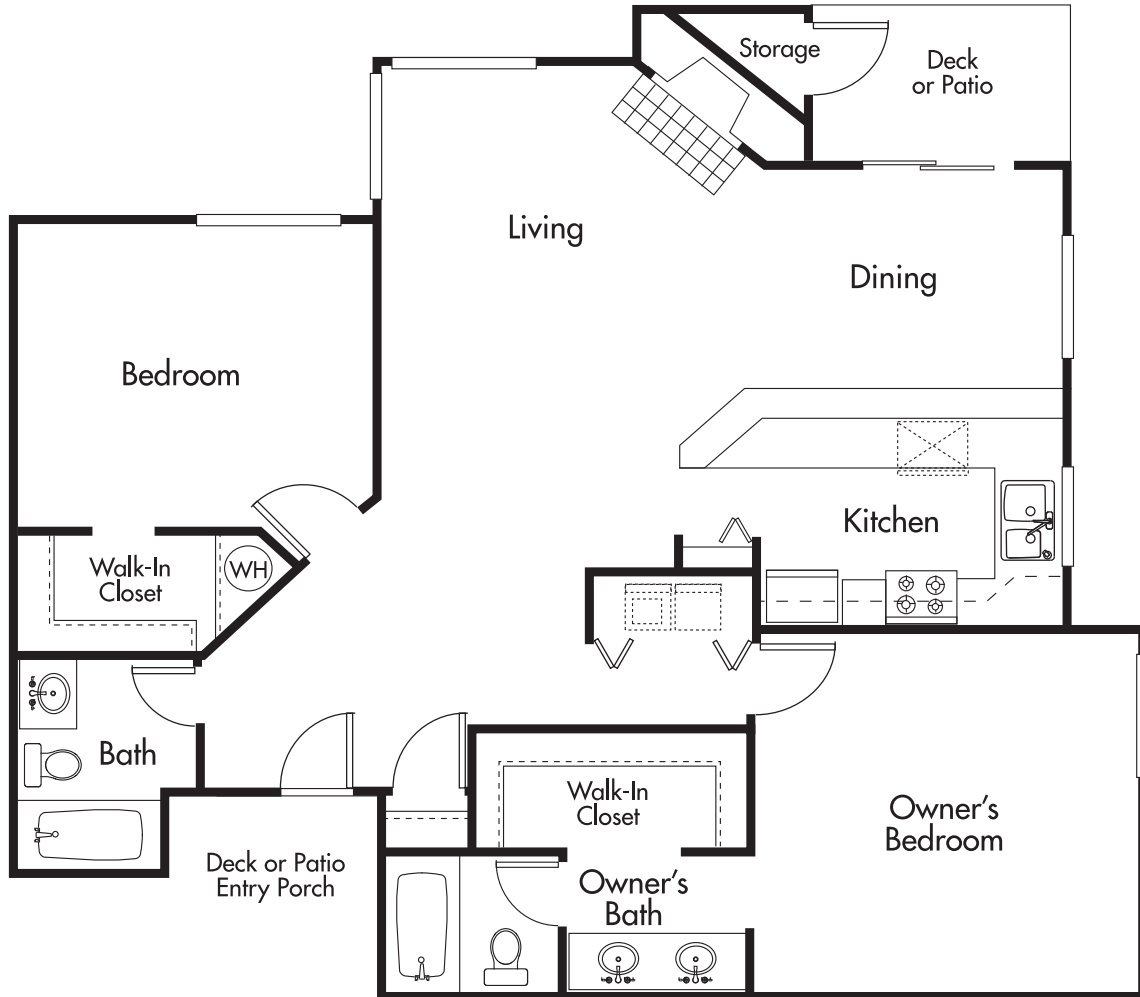

# CHATEAU

2 Bedrooms, 2 Baths  
1,097 Sq.Ft.

The seller reserves the right in its sole discretion to make changes or modifications including but not limited to the floorplans, elevations, plans, maps, specifications, materials, features, colors and prices without notice. All floorplans, maps, plans, landscaping and elevation renderings are artist's conceptions and are not necessarily to scale. Square footage and dimensions are architectural approximations and subject to change without notice.