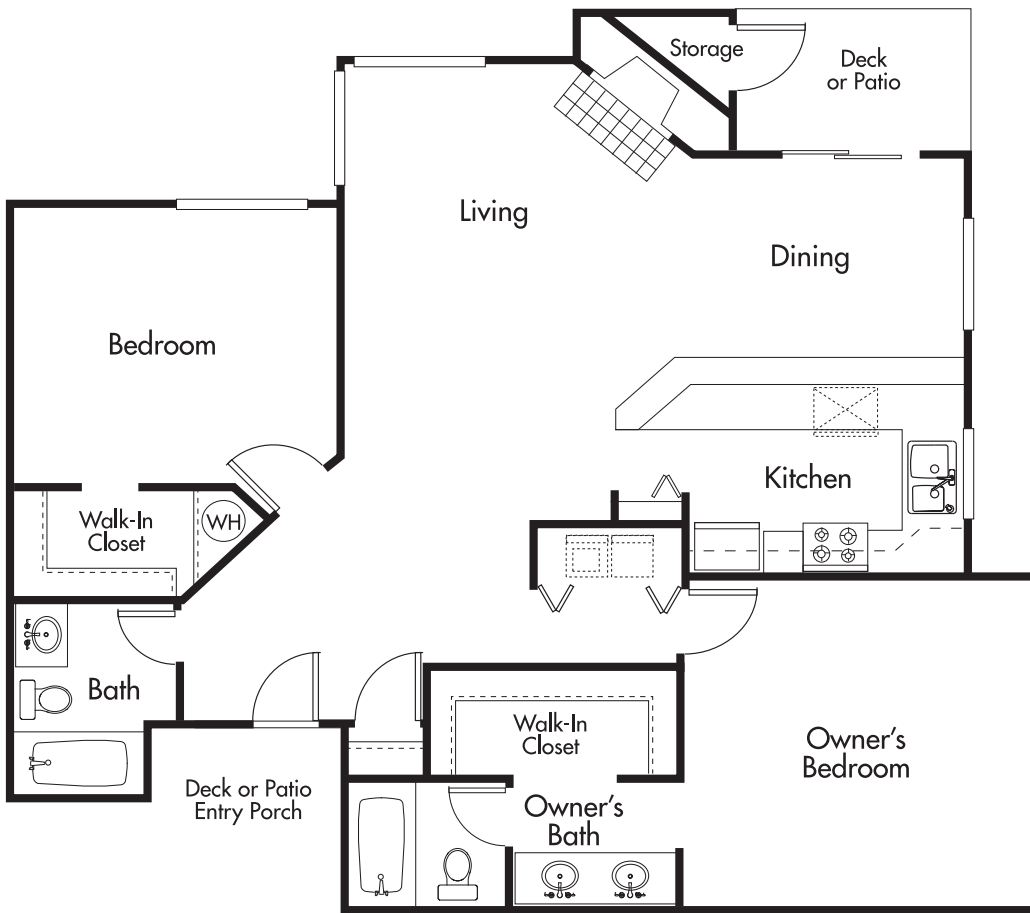

# CHATEAU

2 Bedrooms, 2 Baths  
1,097 Sq.Ft.

 In our continuing effort to improve the design and function of our homes, Seller reserves the right to modify or change plans, specifications, features and prices without notice. Renderings are artist's conceptions only. All dimensions and sizes are approximate. Variations of floor plans do exist.